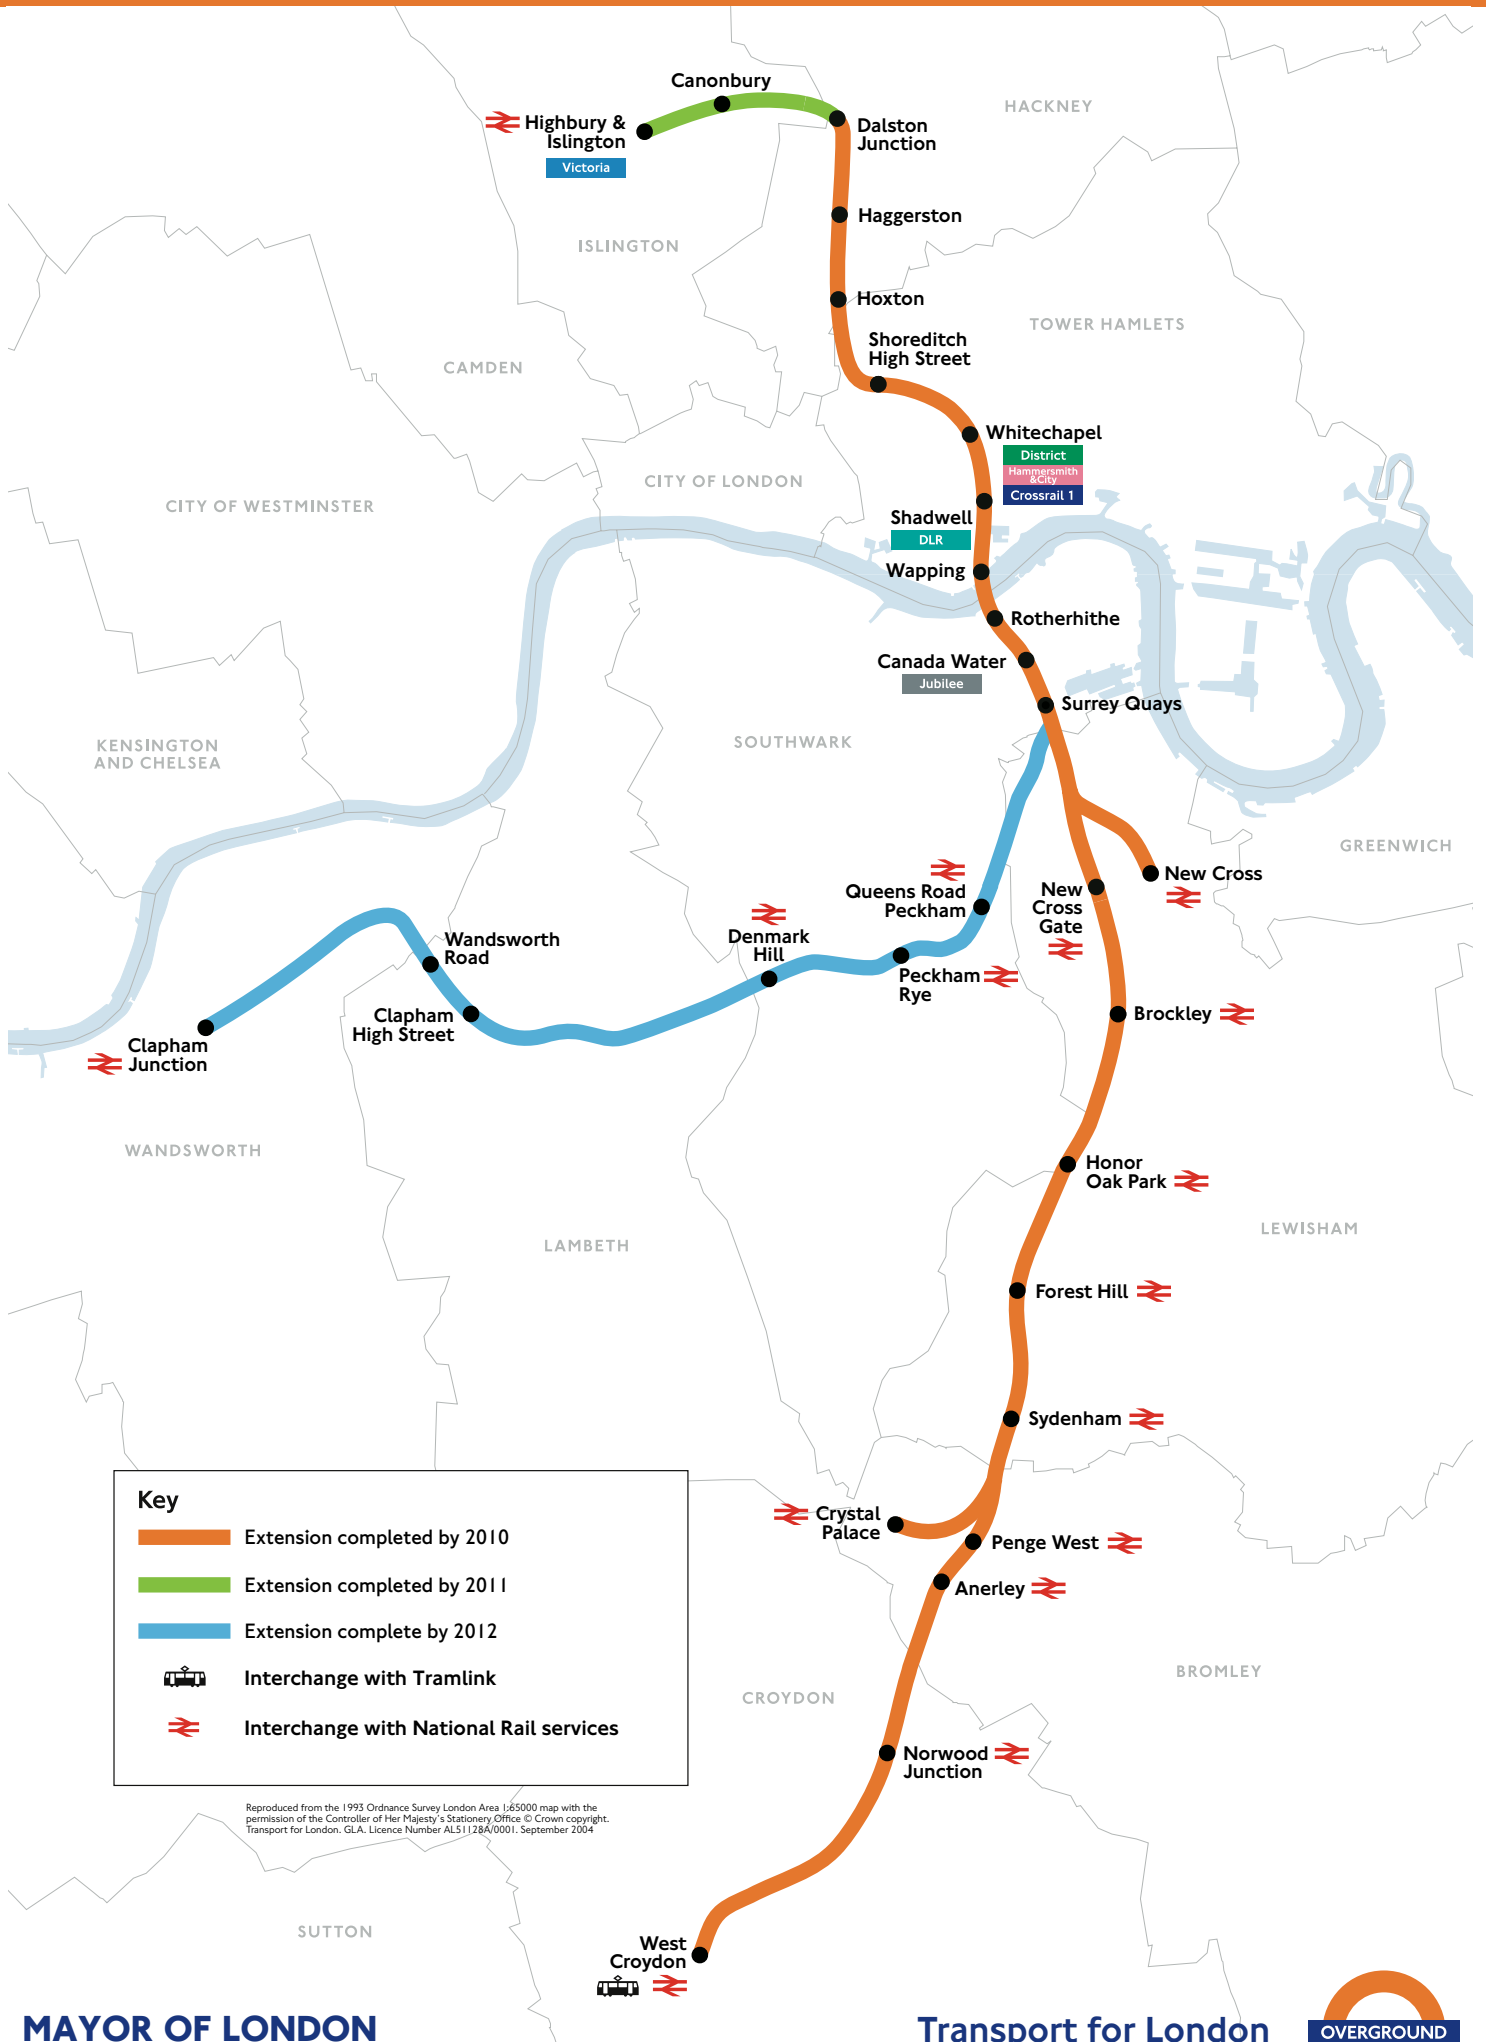

East London line extension

Key

- Extension completed by 2010
- Extension completed by 2011
- Extension complete by 2012
- Interchange with Tramlink
- Interchange with National Rail services